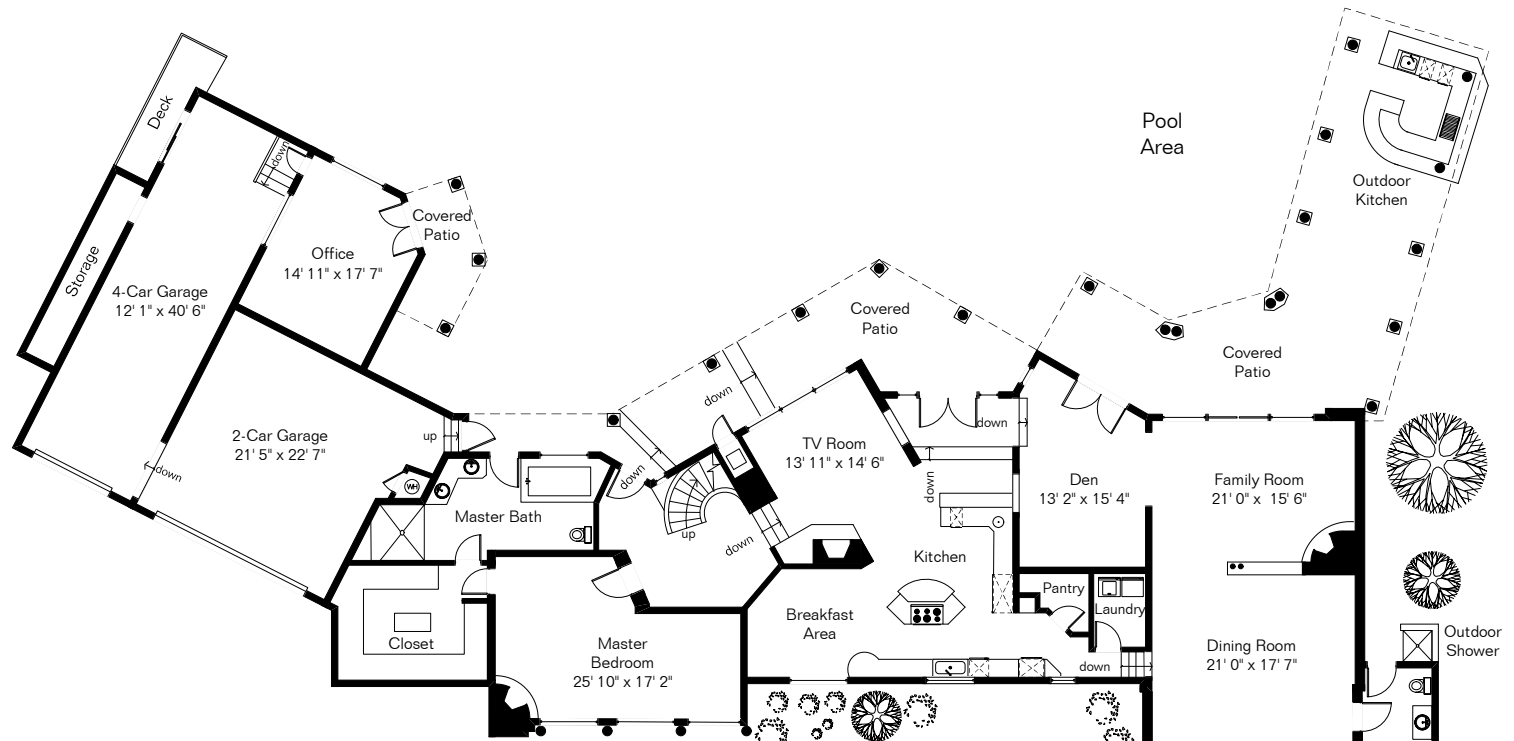

The square footages and room size information are deemed to be reliable but are not guaranteed and should be independently verified. This drawing is for marketing purposes only.

5330 E Placita Casa Rio

Main Level 4,074 Sq Ft
 Upper Level 1,974 Sq Ft
 Total Living Area 6,048 Sq Ft
 6- Car Garage 1,242 Sq Ft

Site Visit September 2020

0 ft. 6 ft. 10 ft. 20 ft.

Copyright 2022 Floor Plans First! LLC
 All Rights Reserved.