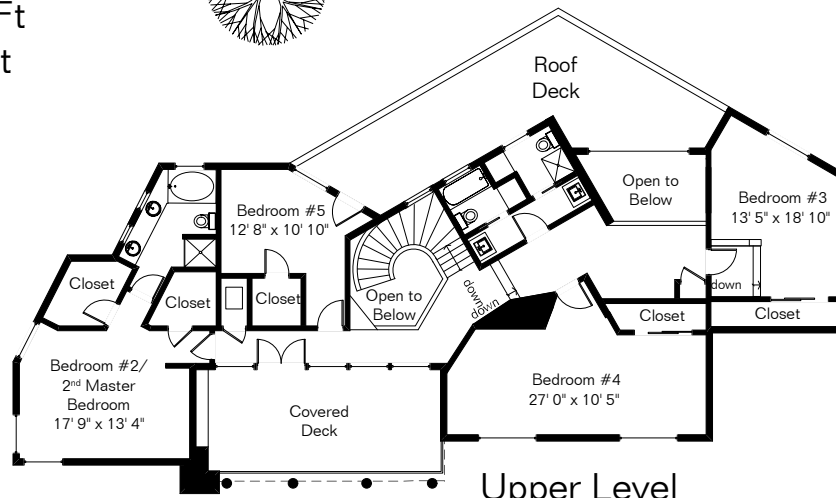

The square footages and room size information are deemed to be reliable but are not guaranteed and should be independently verified. This drawing is for marketing purposes only.

5330 E Placita Casa Rio

Main Level 4,074 Sq Ft
 Upper Level 1,974 Sq Ft
 Total Living Area 6,048 Sq Ft
 6- Car Garage 1,242 Sq Ft

Site Visit September 2020

0 ft. 6 ft. 10 ft. 20 ft.

Copyright 2022 Floor Plans First! LLC
 All Rights Reserved.